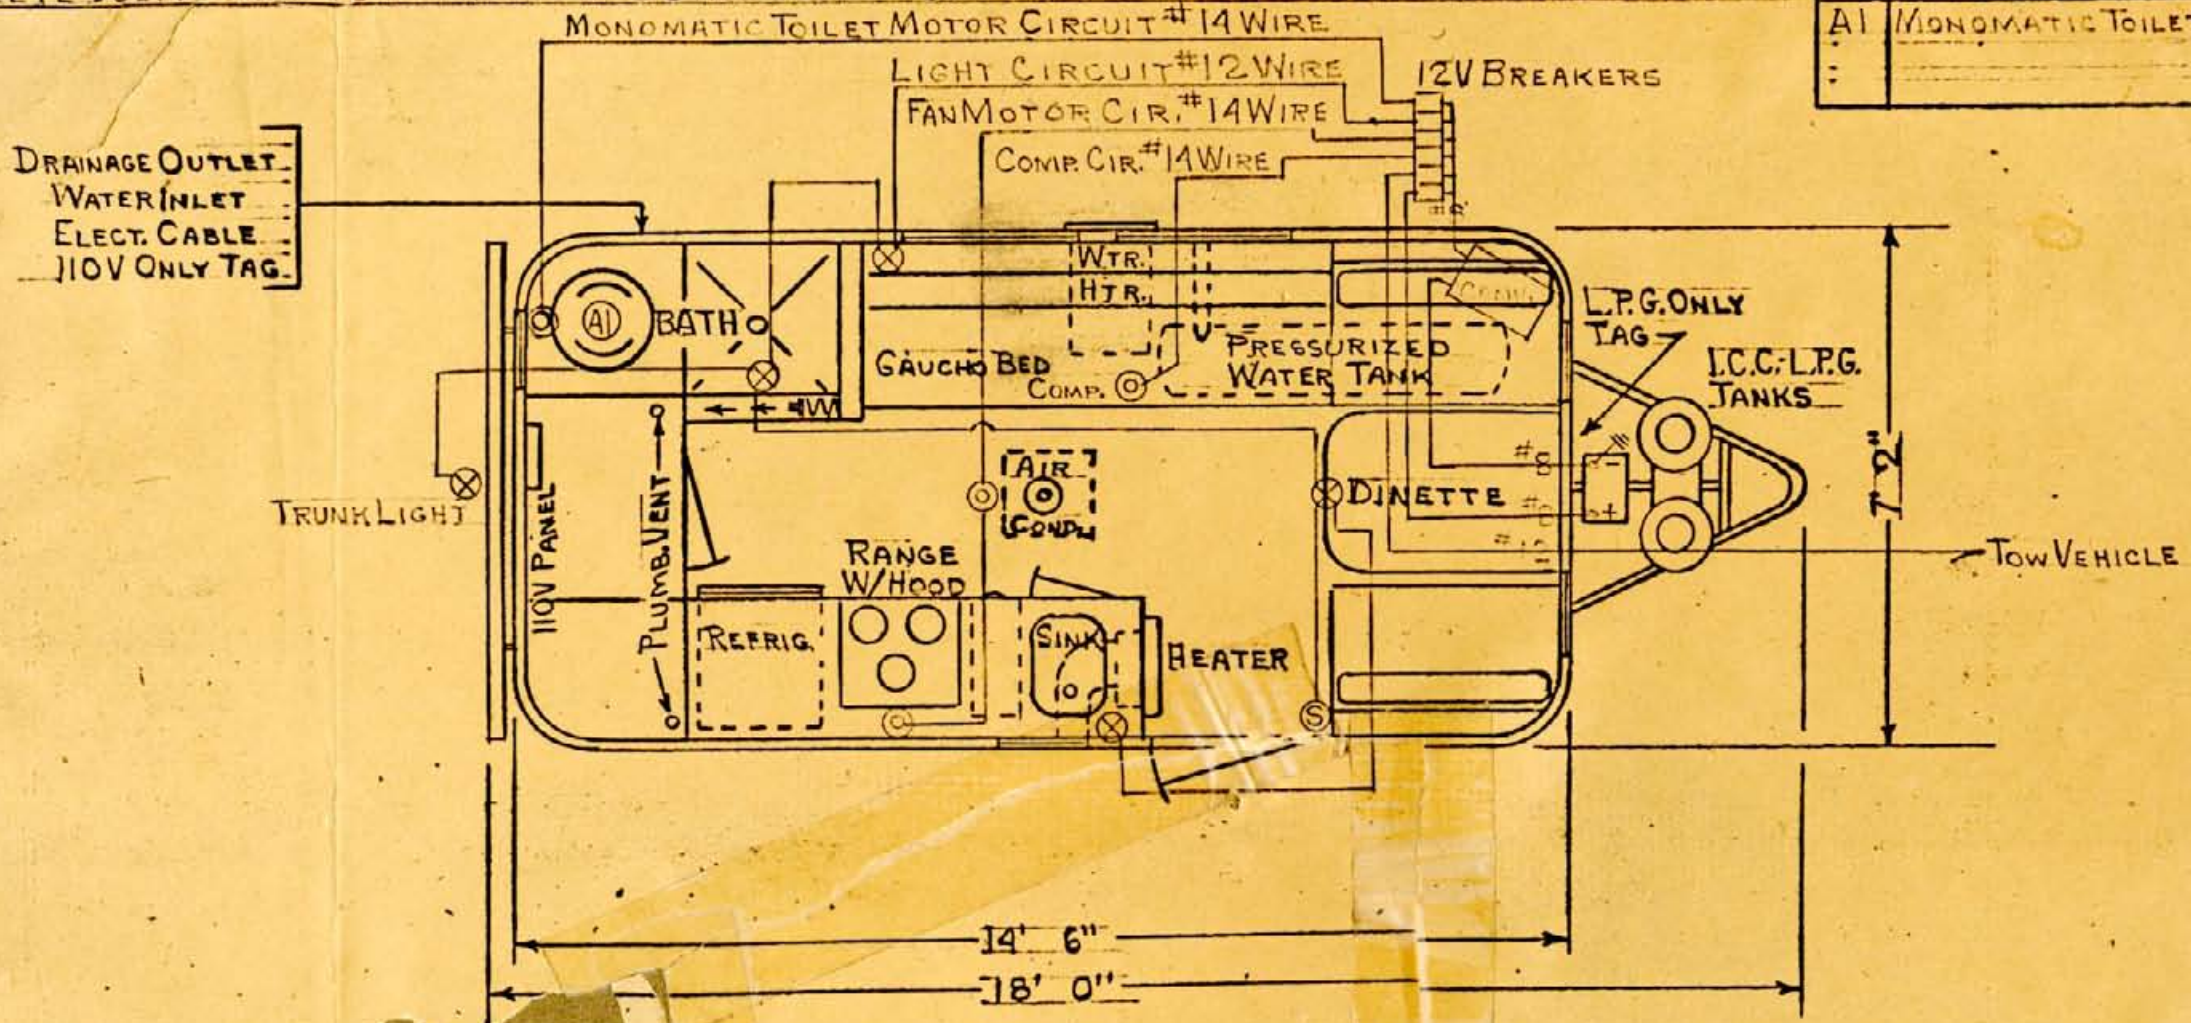

ALL 12 VOLT WIRING IS PLASTIC INSULATED STRANDED WIRE.

OPTIONAL EQUIPMENT	
AI	MONOMATIC TOILET (MODEL W)
:	

(M) - C.O.	(M) - MOTOR
(X) - LIGHT	(S) - SWITCH

FLOOR PLAN AND ELECTRICAL SCHEMATIC-12V